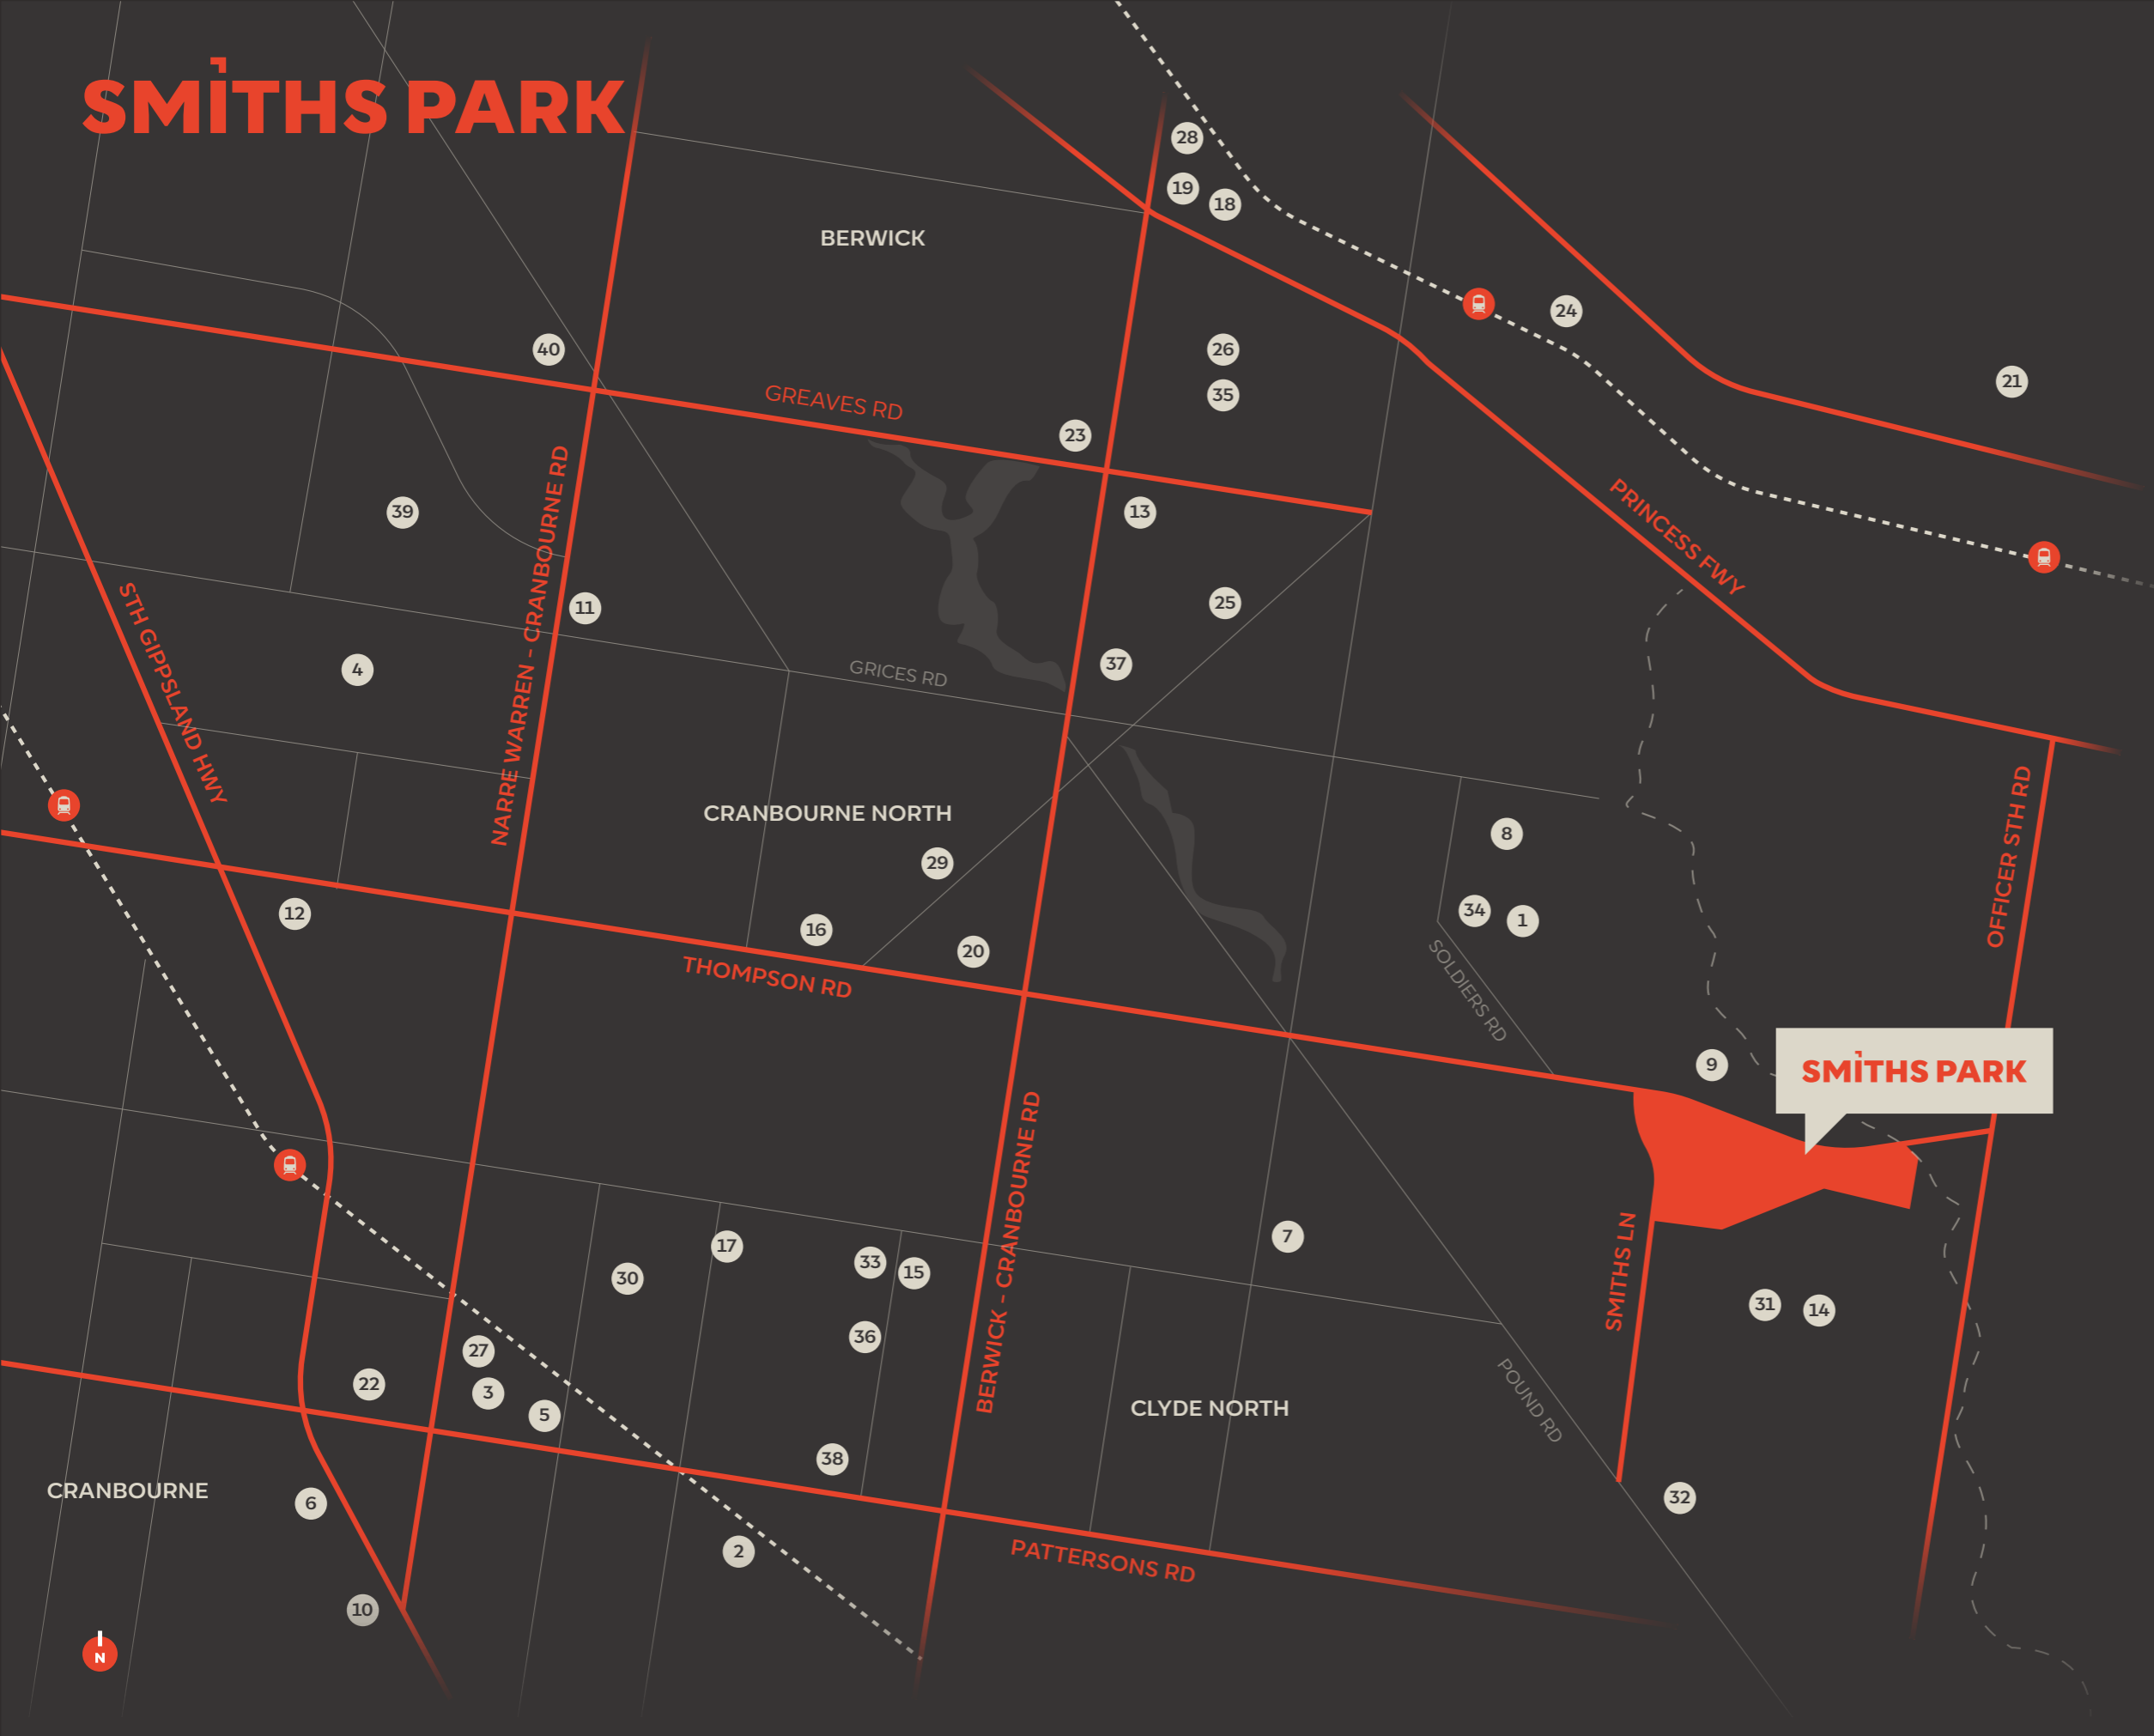

SMITHS PARK

AMENITY MAP

RECREATION

1. Ayr Hill Equestrian Centre
2. Casey Fields
3. Casey Indoor Leisure Complex
4. Cranbourne Golf Club
5. Cranbourne Library
6. Cranbourne Racecourse
7. Flight Training
8. Kilora Park Playground
9. Oakwood Riding School
10. Royal Botanic Gardens

RETAIL

11. Casey Central (Aldi)
12. Homemakers Centre (Bunnings Warehouse)
13. Eden Rise Village (Coles & Aldi)
14. Future Town Centre
15. Selandra Rise Shopping Centre
16. The Avenue Village (Woolworths)

MEDICAL

17. Broad Oak Medical and Dental
18. Casey Hospital
19. St John of God Berwick Hospital
20. The Avenue Medical Centre

DINING

21. D'Angelo Estate Vineyard
22. Kelly's Hotel
23. A Cut Above Bar and Grill
24. O.My (2019 Two Hat Award)

EDUCATION

25. Berwick Chase Primary School
26. Berwick Fields Primary School
27. Casey Grammar School
28. Chisholm Institute Berwick
29. YMCA Early Learning
30. Cranbourne East Secondary School
31. Future Primary School 1
32. Future Primary School 2
33. Head Start Early Education
34. Hillcrest Christian College
35. Kambrya College
36. Selandra Rise Family and Children's Centre
37. St Francis Xavier College, Berwick Campus
38. St Thomas the Apostle Catholic Primary
39. Strathaird Primary School
40. Trinity Catholic Primary School

MAP KEY

- Major Road
- Arterial Road
- Waterway
- Train Line
- Train Station